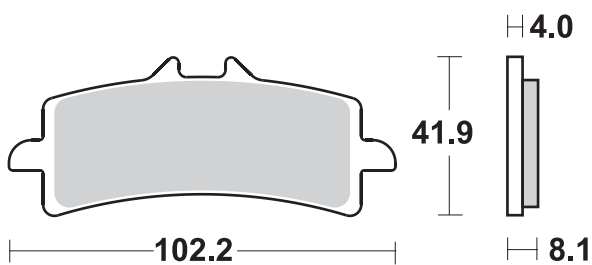

MATCHUP

HI-TECH BRAKE SOLUTIONS MADE IN EUROPE

GO AHEAD

APRILIA RSV4-RR 1000

			RECOMMENDED	
APRILIA				
RSV4-RR 1000	15 - 20		901 SP*	730 LS

* = 2 sets required / 2 jeux pour l'Avant.

Available compounds

SBS 901 HS • SP • RST