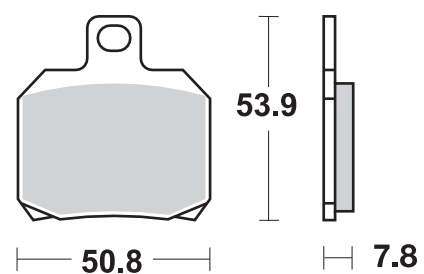

Available compounds

SBS 730 HF • LS